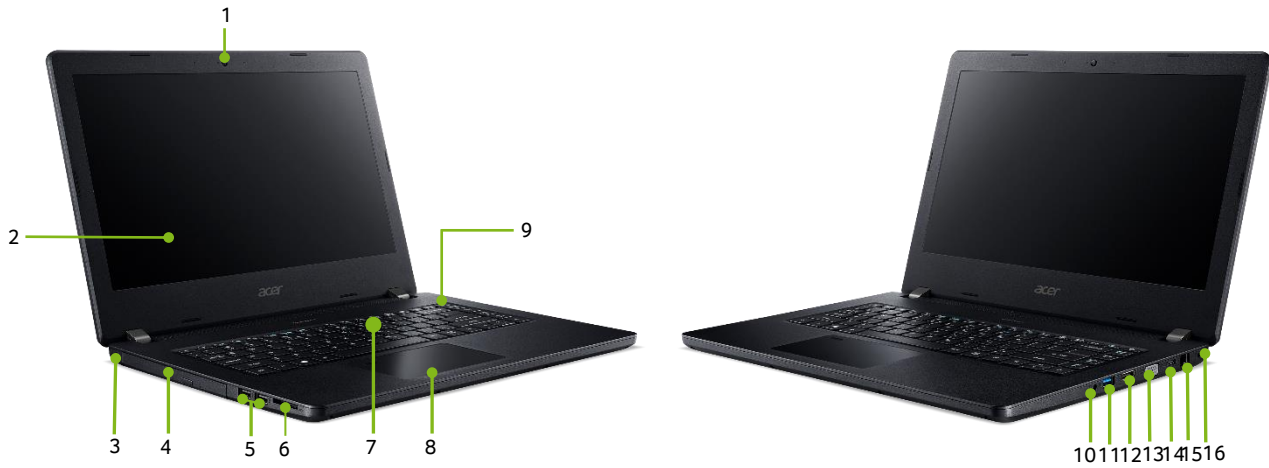

Product views	1. Webcam 2. 14" display 3. DC-in jack 4. Optical drive (optional)	5. USB ports 6. SD card reader 7. Keyboard 8. Touchpad	9. Power key 10. Headset/speaker jack 11. USB 3.1 Gen 1 port with power-off charging 12. HDMI® port	13. VGA port 14. USB Type-C port with DC-in 15. RJ-45 port 16. Kensington lock slot
Operating system^{1,2}	Windows 10 Pro 64-bit			
CPU and chipset¹	Intel® Core™ i7-8550U processor	Intel® Core™ i5-8250U processor	Intel® Core™ i3-8130U processor	
Memory^{1,3,4,5}	Dual-channel DDR4 SDRAM support ● 8 GB of onboard DDR4 system memory ● Up to 24 GB of DDR4 system memory	Dual-channel DDR4 SDRAM support ● 4 GB of onboard DDR4 system memory ● Up to 20 GB of DDR4 system memory	Single-channel DDR4 SDRAM support with one soDIMM module ● Upgradable to 16 GB of DDR4 system memory using a single soDIMM module	
Display⁶	14.0" display with IPS (In-Plane Switching) technology, Full HD 1920 x 1080, high-brightness Acer ComfyView™ LED-backlit TFT LCD ● 16:9 aspect ratio ● Wide viewing angle up to 170 degrees ● Mercury free, environment friendly	14.0" Full HD 1920 x 1080, high-brightness Acer ComfyView™ LED-backlit TFT LCD ● 16:9 aspect ratio ● Ultra-slim design ● Mercury free, environment friendly	14" HD 1366 x 768 resolution Acer ComfyView™ LED-backlit TFT LCD ● 16:9 aspect ratio ● Ultra-slim design ● Mercury free, environment friendly	
Graphics	Intel® HD Graphics 620	NVIDIA® GeForce® MX230 (P214-51G only)		
Audio⁶	● Built-in digital microphone ● Two built-in stereo speakers			
Storage^{1,7}	Solid state drive ● 256 GB / 512 GB, PCIe Gen3 8 Gb/s up to 4 lanes, NVMe ● 128 GB, PCIe Gen3, 8 Gb/s, NVMe	Hard disk drive ● 1 TB 2.5-inch 7200 RPM ● 500 GB 2.5-inch 7200 RPM ● 500 GB / 1 TB 2.5-inch 5400 RPM		
Optical drive (optional)	8X DVD-Writer double-layer drive M-DISC Ready™ Drive			
Webcam¹	HD camera with 1280 x 720 resolution and 720p HD audio/video recording			
Wireless and networking¹	WLAN ● Intel® Dual Band Wireless-AC 8265, 802.11ac/a/b/g/n wireless LAN with Acer Nplify™ ● Operates at 2.4 GHz and 5 GHz ● Intel® Dual Band Wireless-AC, 802.11ac/a/b/g/n wireless LAN with Acer Nplify™, featuring 2x2 MIMO technology	WPAN ● Bluetooth® 4.2 LAN ● Gigabit Ethernet, Wake-on-LAN ready		
Security	● Acer ProShield Security Manager ● Acer Bio-Protection fingerprint solution, featuring computer protection and Windows Hello Certification ● Discrete Trusted Platform Module (TPM) solution ● BIOS user, supervisor, HDD passwords, Kensington Lock			
Dimensions and weight^{1,8,9}	Dimensions: 349 (W) x 250 (D) x 19.9 (H) mm (13.74 x 9.84 x 0.78 inches) Weight: 1.67 kg (3.68 lbs.) with 3-cell battery pack			
Power adapter and battery^{1,10}	Power adapter ● 3-pin 45 W AC adapter ● 3-pin 65 W AC adapter (P214-51G)	Battery ● 51.5 Wh 4515 mAh 11.4 V 3-cell Li-ion battery pack ● 34.3 Wh 4515 mAh 7.6 V 2-cell Li-ion battery pack	● Battery life up to 14 hours (TMP214-51G only) ● Battery life up to 14.5 hours (TMP214-51 only)	
Input and control	Keyboard 87-/88-/91-key FineTip keyboard with Home, End, Pg Up, Pg Dn keys, international language support, power button 87-/88-/91-key Acer FineTip backlit keyboard with Home, End, Pg Up, Pg Dn keys, international language support, power button Touchpad Multi-gesture touchpad, supporting two-finger scroll; pinch; gestures to open Cortana, Action Center, multitasking; application commands ● Microsoft Precision Touchpad certification ● Moisture resistant Multi-gesture secure touchpad, supporting two-finger scroll; pinch; gestures to open Cortana, Action Center, multitasking; Fingerprint application commands ● Microsoft Precision Touchpad certification ● Windows Hello Certification			
Windows Desktop Apps¹¹	● Acer Control Center ● Acer Product Registration	● Quick Access ● Acer Collection	● Acer Proshield	
System compliance¹²	● ENERGY STAR®	● Wi-Fi®	● EPEAT® registered	
Warranty	One-year International Travelers Warranty (ITW)